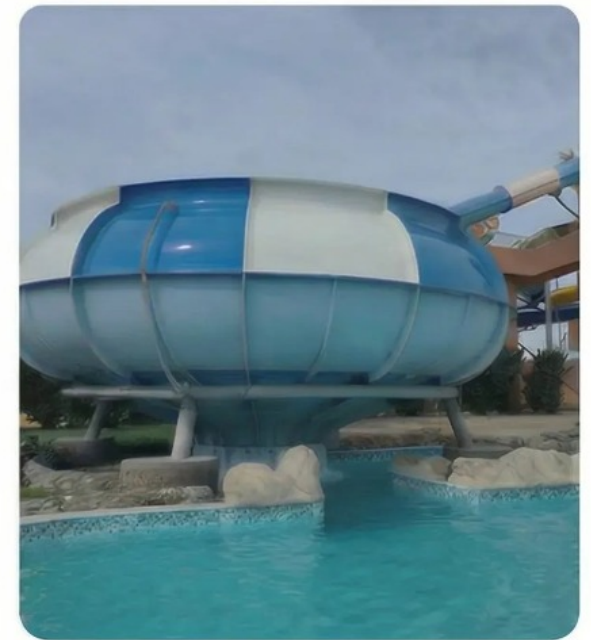

AKASSIA
Swiss Resort

Aqua Tower Slides Depth:50 Cm

- Fun Facts & Features
- Perfect for Young Kids
- Vibrant & Playful Design
- Interactive Water Features & Tipping Buckets
- Safe & Shallow Water

AKASSIA
Swiss Resort

Olympic Pool – Depth: 150–190 Cm | Length: 50 | Width: 25

SPACE HOLE

SUITABLE FOR ADULTS AND TEENS

USE WITH MATE

POOL DEPTH: 1.70 CM

Experience the thrill of the bowl!
Swirl and splash into the pool below.

AKASSIA
Swiss Resort

TSUNAMI SLIDES | Suitable for: Adults & Teens | Pool Depth: 1.10 m | Ride with: Single & Double Rings

Twister slides:

Fits for adults and young kids. Can be used with mate.

Pool depth: 1.10 cm.

Up hill Slide | Pool Depth: 1.10 m | Suitable for All Family Members | Use with Single or Double Tubes