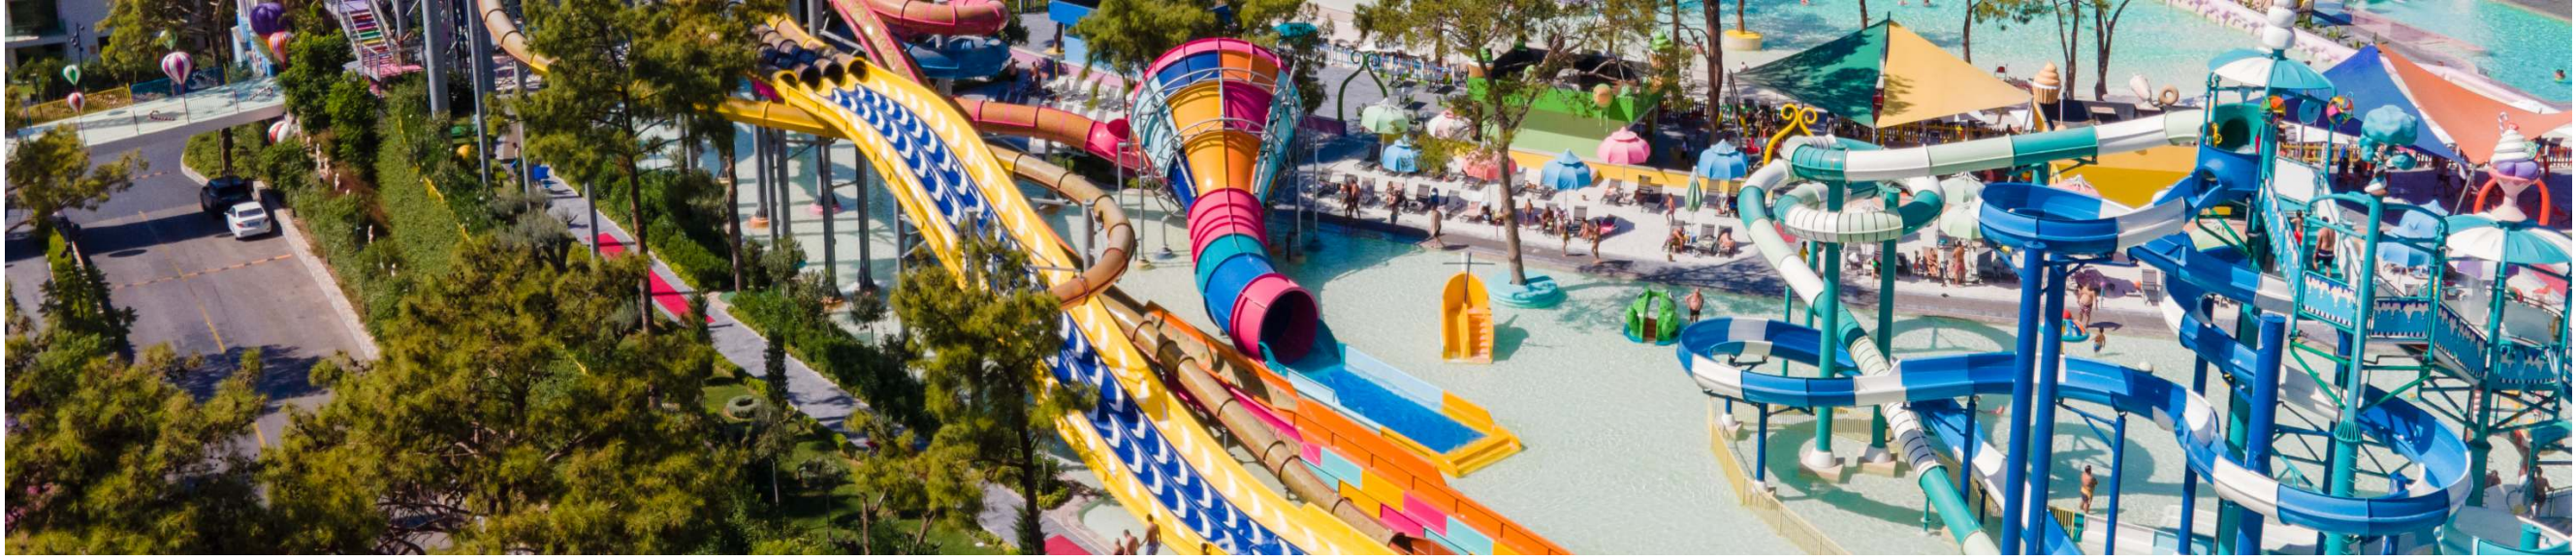

SLIDES	HEIGHT LIMIT	NOTES
Slides	Min.1,20m Min 120 kg Min 2 person Max.320kg Max 4 person	Aqua Park total area: 100.000 m2 Aqua Park is free of charge
Storm Racer	Min.1,20m Min 120 kg Min 2 person Max.320kg Max 4 person	Aquapark Operating Dates: 01.05.2024–31.10.2024
Aquatower Multislide 1	Min. 0.90m tall and above	33 Slides: 21 slides for Adults 12 slides for Children
Aqua Tower Multislide 2	Min. 0.90m tall and above	
Aqua Tower Aquatube 1	Min.1,20m Max.120kg	Adult Pool: 120cm Children Pool 40cm depth
Aqua Tower Aquatube 2	Min.1,20m Max.120kg	
Aqua Tower Aquatube 3	Min.1,20m Max.120kg	Children under 10 years should be accompanied by adults in Aqua park & Swimming Pool Areas
Aqua Tower Aquatube 4	Min.1,20m Max.120kg	
Aqua Tower Compact Slide 1	Min.1,20m Max.120kg	
Aqua Tower Compact Slide 2	Min.1,20m Max.120kg	2 Baby Slides in Aqua Tower Frog & Ship Total : 33
Aqua Tower Compact Slide 3	Min.1,20m Max.120kg	
Aqua Tower Space Hole	Min.1,20m Max.120kg	
Looping Rocket	Min.1,40m Min. 35kg Max.120kg	