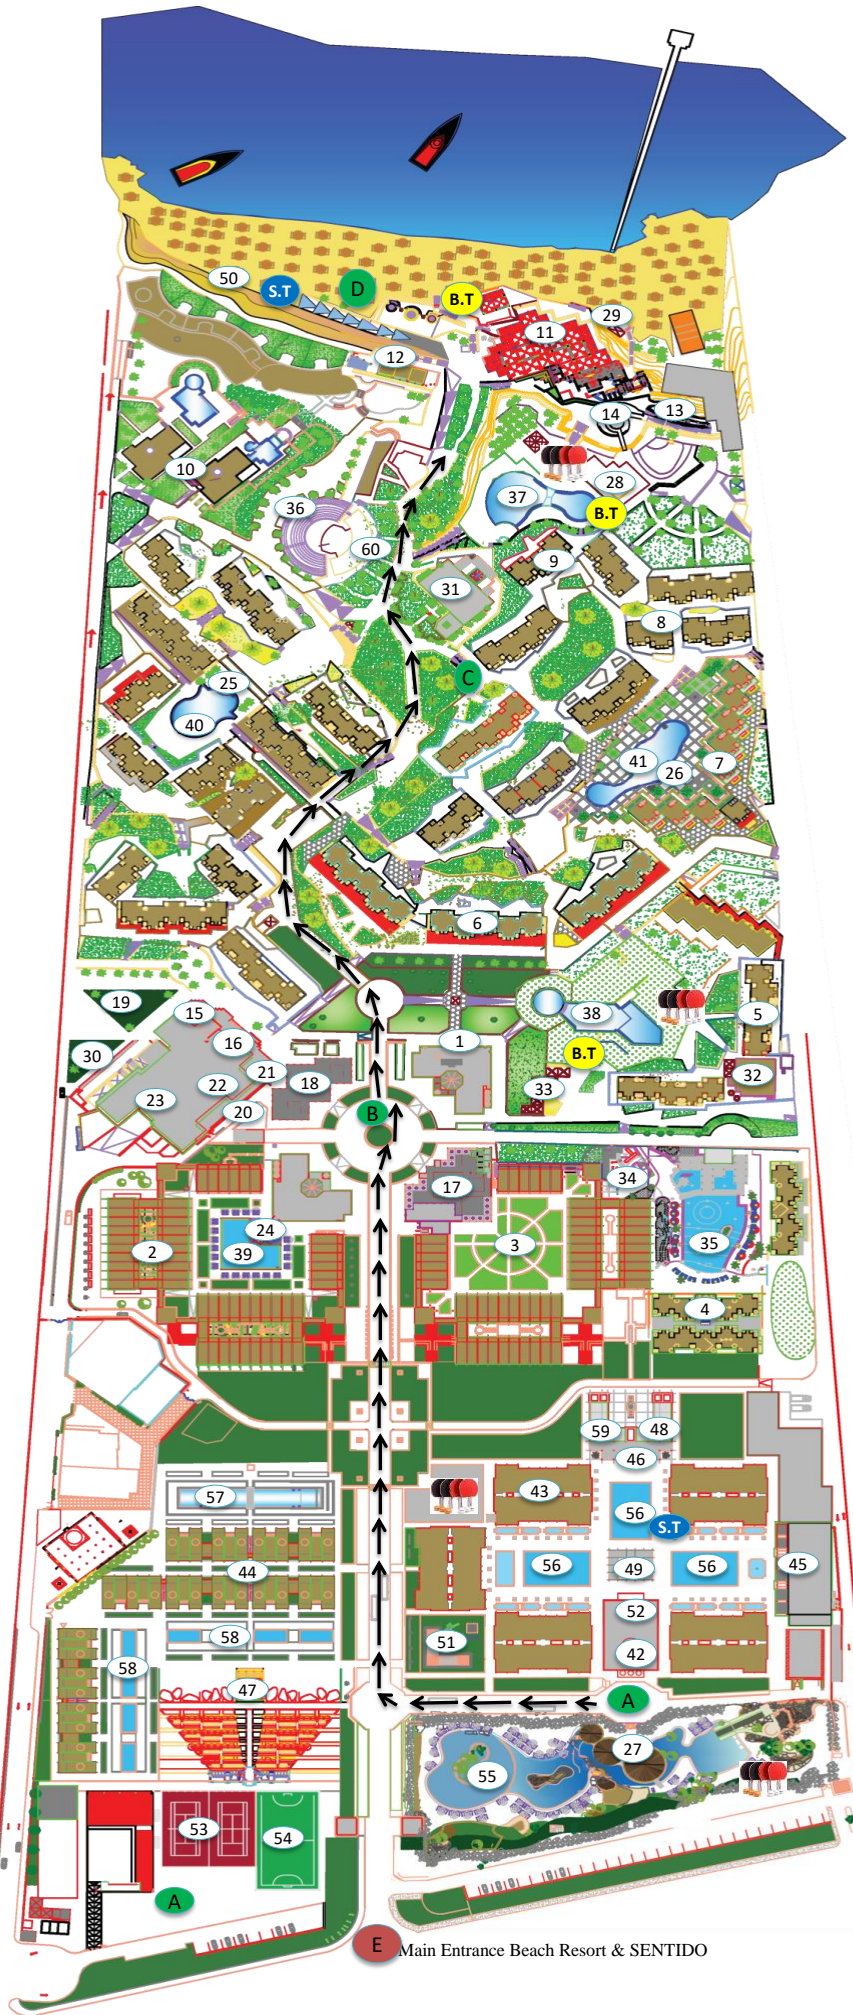

Restaurants

- 11 Citadel (Buffet Restaurant)
- 12 Moonlight (Ala Carte Restaurant)
- 13 Mahraja (Ala Carte Restaurant)
- 14 Ginza (Ala Carte Restaurant)
- 15 Kebabgy (Ala Carte Restaurant)
- 16 Cibum (Buffet Restaurant)
- 17 La Giconda (Buffet Restaurant)

Bars

- 18 Piazza Bar
- 19 Garden Bar
- 20 Oasis Cafee
- 21 Pizza Corner
- 22 Churchills Pub Bar
- 23 Legends Sport Bar
- 24 Zill Pool Bar
- 25 Relaxe Pool Bar
- 26 Coral Pool Bar
- 27 Aqua Park Bar
- 28 Colombo Pool Bar
- 29 Beach Bar

Recreation & Mini Club

- 51 Mini Club
- 52 Gym, Steam, Jacuzzi & Sauna (1st Floor)
- 53 Sports Area
- 54 Mini Football Courts
- 55 Aqua Park
- 56 SENTIDO Pools
- 57 Olympic Pool (Adults Only)
- 58 Cactus Pools
- 59 Clinic

- 60 Shopping Area

Shuttle Bus Direction →

Assembly Points **A** **B** **C** **D**

B.T Beach Resort Towel Center

S.T SENTIDO Resort Towel Center

Table Tennis

E Main Entrance Beach Resort & SENTIDO